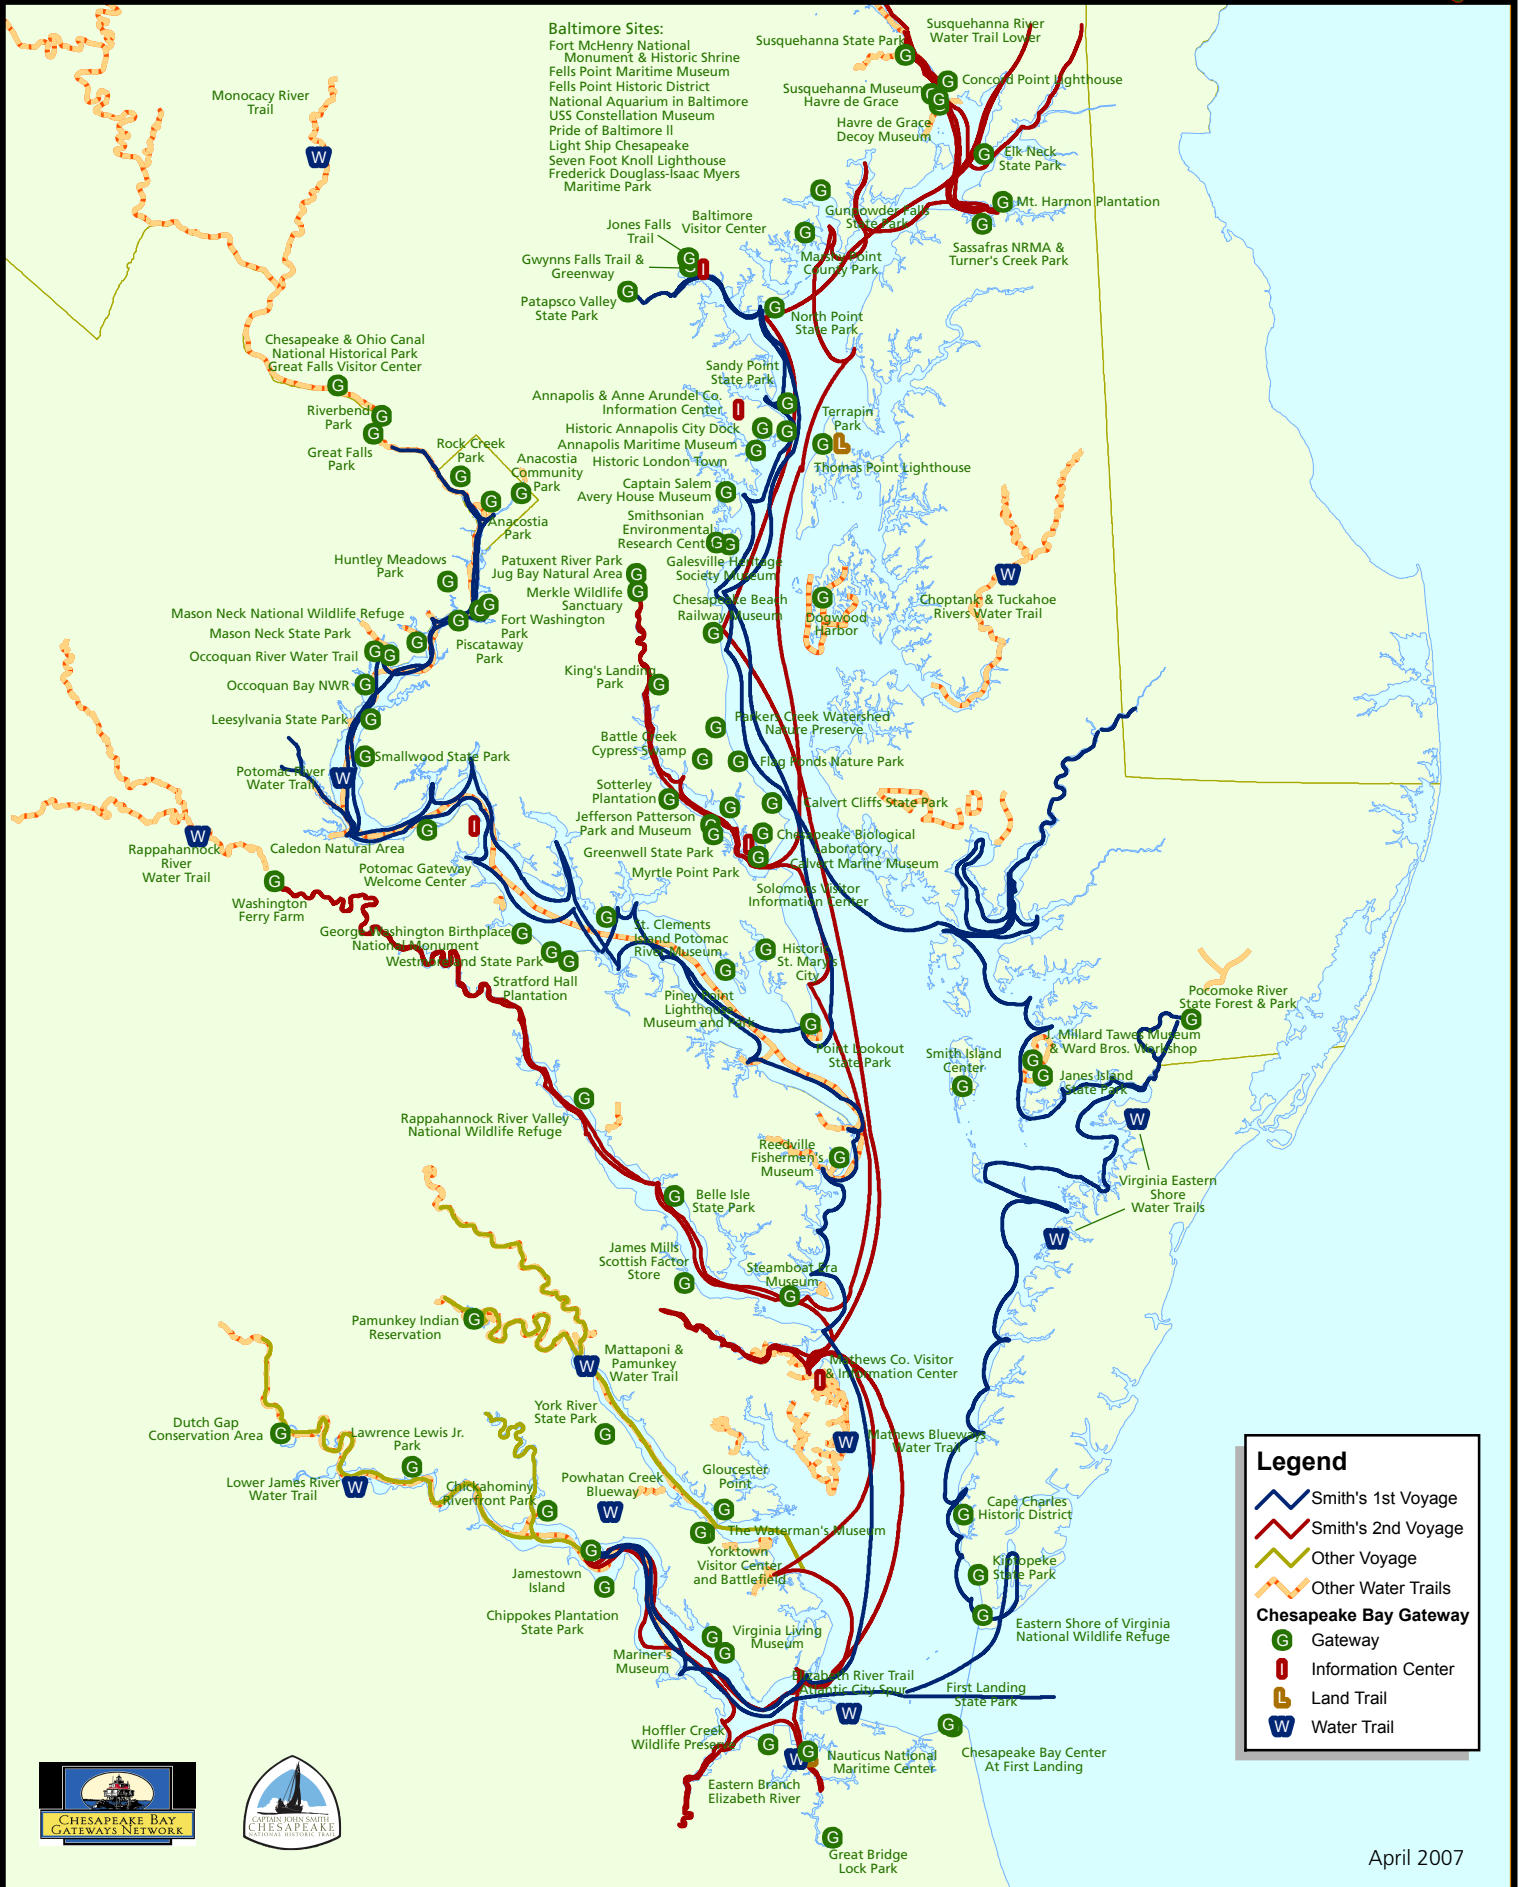

# Captain John Smith Chesapeake National Historic Trail

## Chesapeake Bay Gateways and Water Trails

National Park Service  
U.S. Department of the Interior

**Legend**

- Smith's 1st Voyage
- Smith's 2nd Voyage
- Other Voyage
- Other Water Trails

**Chesapeake Bay Gateway**

- Gateway
- Information Center
- Land Trail
- Water Trail